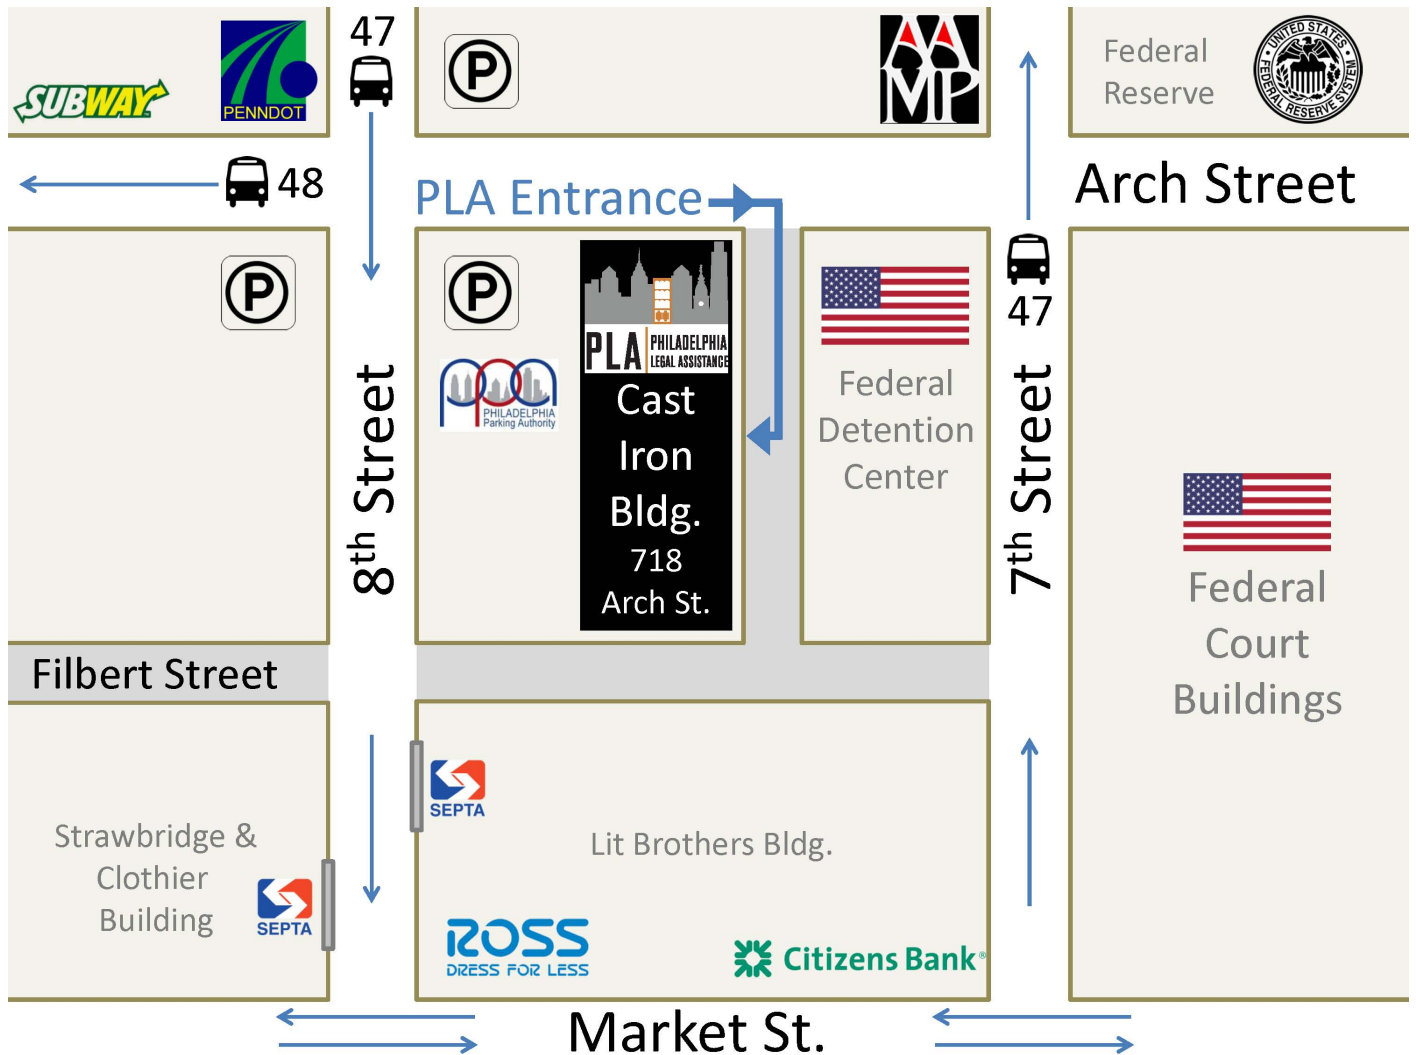

# Philadelphia Legal Assistance

The Cast Iron Building  
718 Arch Street  
Suite 300N  
Philadelphia, PA 19106

The Cast Iron Building

PLA's office is on the south side of Arch Street between 7<sup>th</sup> Street and 8<sup>th</sup> Street.  
SEPTA: **Market-Frankford Line** (8<sup>th</sup> St.) • **Broad-Ridge Spur** (8<sup>th</sup> & Market) • buses 47, 48

To travel to PLA's office from the City Hall area, you can take the Market-Frankford line toward Frankford, and get off at 8<sup>th</sup> Street. You can also take the # 21 or the # 9 bus (eastbound) from 15<sup>th</sup> & Chestnut and get off at 8<sup>th</sup> & Chestnut. You can also take the # 33, # 44, or the # 48 bus (eastbound) from 15<sup>th</sup> and Market and get off at 8<sup>th</sup> & Market.